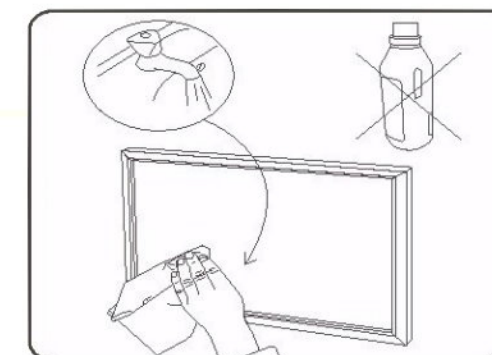

Frame Screen

Function:

- Color: Black/Silver
- Screen: Matte Soft
- Material: Aluminum Alloy

1. Perfectly flat screen surface.
2. Adjustable screen tension.
3. High effective scattered screen angle-clear image.
4. Easy setup and installation.
5. Light weight and durable.
6. Available in different size and aspect ratio.

FS Series Fixed Screen

Frame Scre

Dimensions	Model	Nominal Diagonal	Viewing Size (W x H)"	N.W.(kg)	G.W. (kg)	Covering Dimension (L x W x H) mm
	FS-72	72"(4:3)	57"x43"	9.0	12.0	1568 x 1210 x 33
	FS-84	84"(4:3)	67"x50"	10.0	13.0	1822 x 1390 x 33
	FS-100	100"(4:3)	80"x60"	12.0	15.0	2152 x 1644 x 33
	FS-120	120"(4:3)	96"x72"	14.5	18.0	2558 x 1830 x 33
	FS-84D	84"(16:9)	73"x41"	11.0	14.0	1975 x 1160 x 33
	FS-92D	92"(16:9)	80"x45"	12.0	15.0	2152 x 1263 x 33
	FS-106D	106"(16:9)	92"x52"	13.0	16.0	2458 x 1440 x 33
	FS-120D	120"(16:9)	105"x59"	13.5	17.8	2788 x 1618 x 33
	FS-135D	135"(16:9)	118"x66"	16.0	20.0	3117 x 1796 x 33