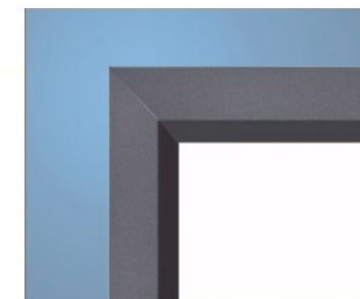

Frame Screen

Function:

- Color: Black/Silver
- Screen: Matte Soft
- Material: Aluminum Alloy

1. Perfectly flat screen surface.
2. Adjustable screen tension.
3. High effective scattered screen angle-clear image.
4. Easy setup and installation.
5. Light weight and durable.
6. Available in different size and aspect ratio.

FS Series Fixed Screen

Frame Scre

Dimensions	Model	Nominal Diagonal	Viewing Size (W x H)"	N.W.(kg)	G.W. (kg)	Covering Dimension (L x W x H) mm
	FS-72	72"(4:3)	57"x43"	9.0	12.0	1568 x 1210 x 33
	FS-84	84"(4:3)	67"x50"	10.0	13.0	1822 x 1390 x 33
	FS-100	100"(4:3)	80"x60"	12.0	15.0	2152 x 1644 x 33
	FS-120	120"(4:3)	96"x72"	14.5	18.0	2558 x 1830 x 33
	FS-84D	84"(16:9)	73"x41"	11.0	14.0	1975 x 1160 x 33
	FS-92D	92"(16:9)	80"x45"	12.0	15.0	2152 x 1263 x 33
	FS-106D	106"(16:9)	92"x52"	13.0	16.0	2458 x 1440 x 33
	FS-120D	120"(16:9)	105"x59"	13.5	17.8	2788 x 1618 x 33
	FS-135D	135"(16:9)	118"x66"	16.0	20.0	3117 x 1796 x 33